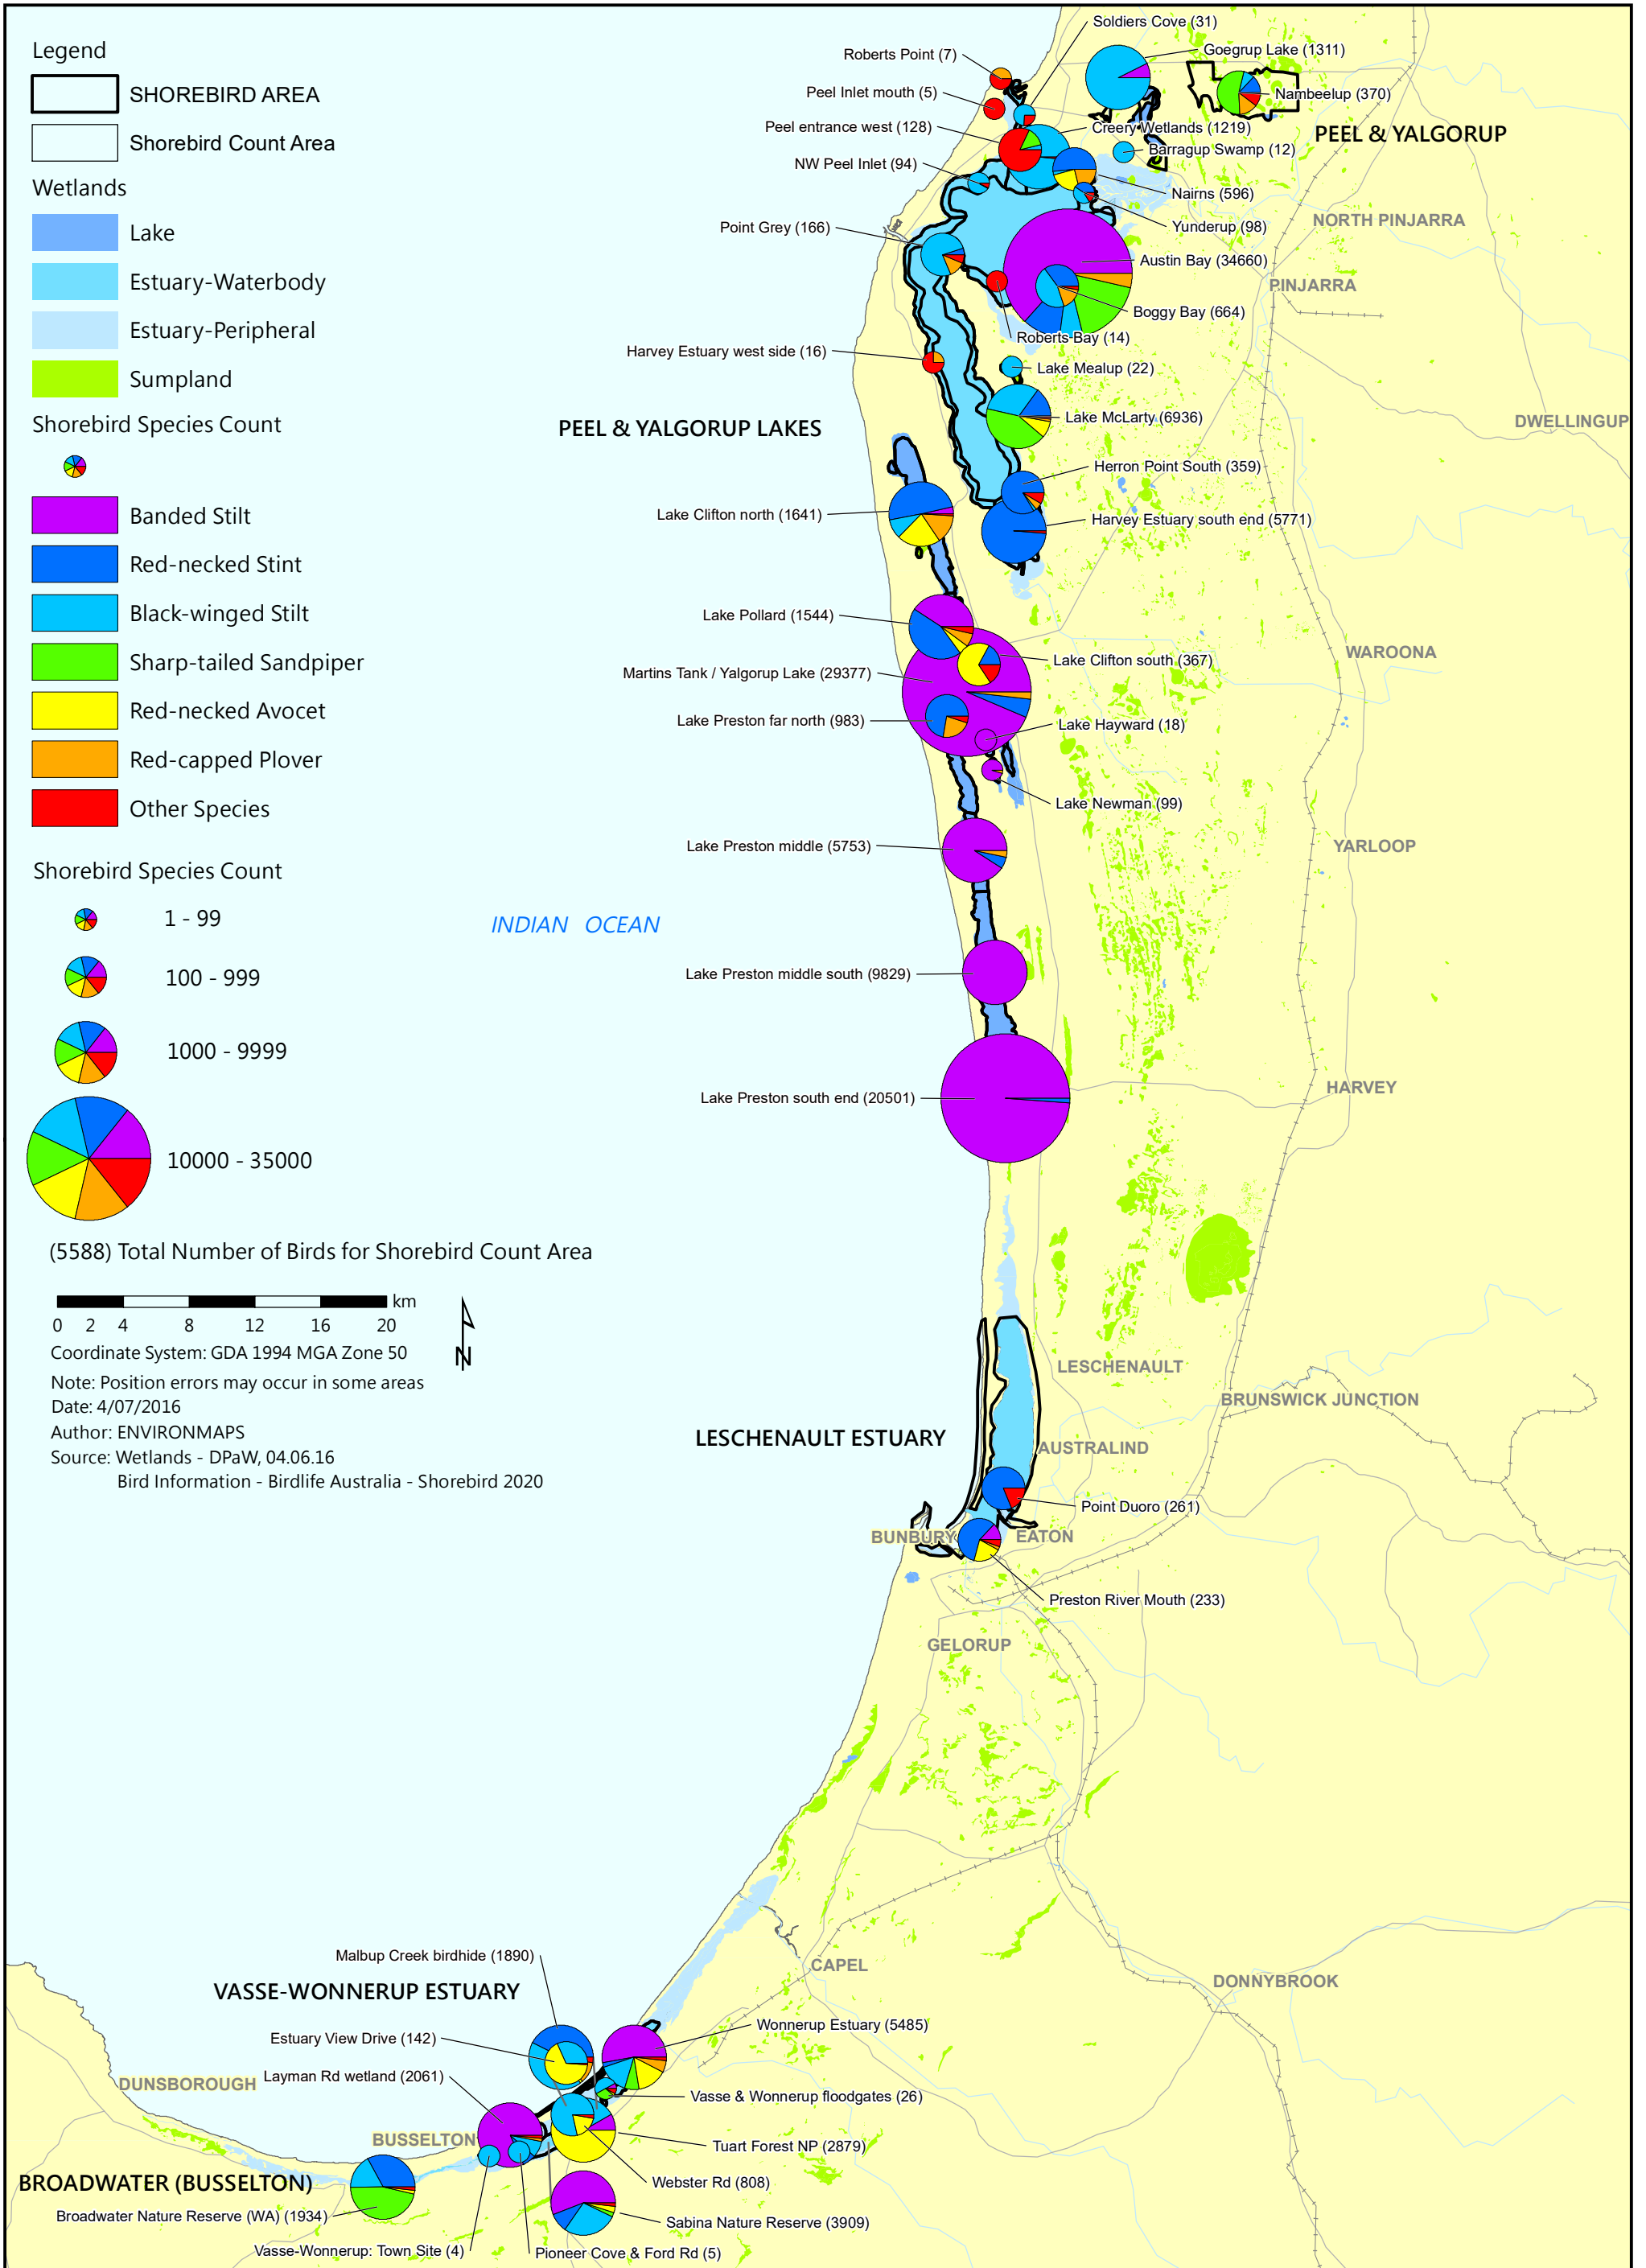

Legend

-  SHOREBIRD AREA
-  Shorebird Count Area

Wetlands

-  Lake
-  Estuary-Waterbody
-  Estuary-Peripheral
-  Sumpland

Shorebird Species Count

-  1 - 99
-  100 - 999
-  1000 - 9999
-  10000 - 35000
-  Banded Stilt
-  Red-necked Stint
-  Black-winged Stilt
-  Sharp-tailed Sandpiper
-  Red-necked Avocet
-  Red-capped Plover
-  Other Species

Shorebird Species Count

-  1 - 99
-  100 - 999
-  1000 - 9999
-  10000 - 35000

(5588) Total Number of Birds for Shorebird Count Area

Coordinate System: GDA 1994 MGA Zone 50
 Note: Position errors may occur in some areas
 Date: 4/07/2016
 Author: ENVIRONMAPS
 Source: Wetlands - DPaW, 04.06.16
 Bird Information - Birdlife Australia - Shorebird 2020

Migratory Shorebird Counts – Mandurah to Dunsborough