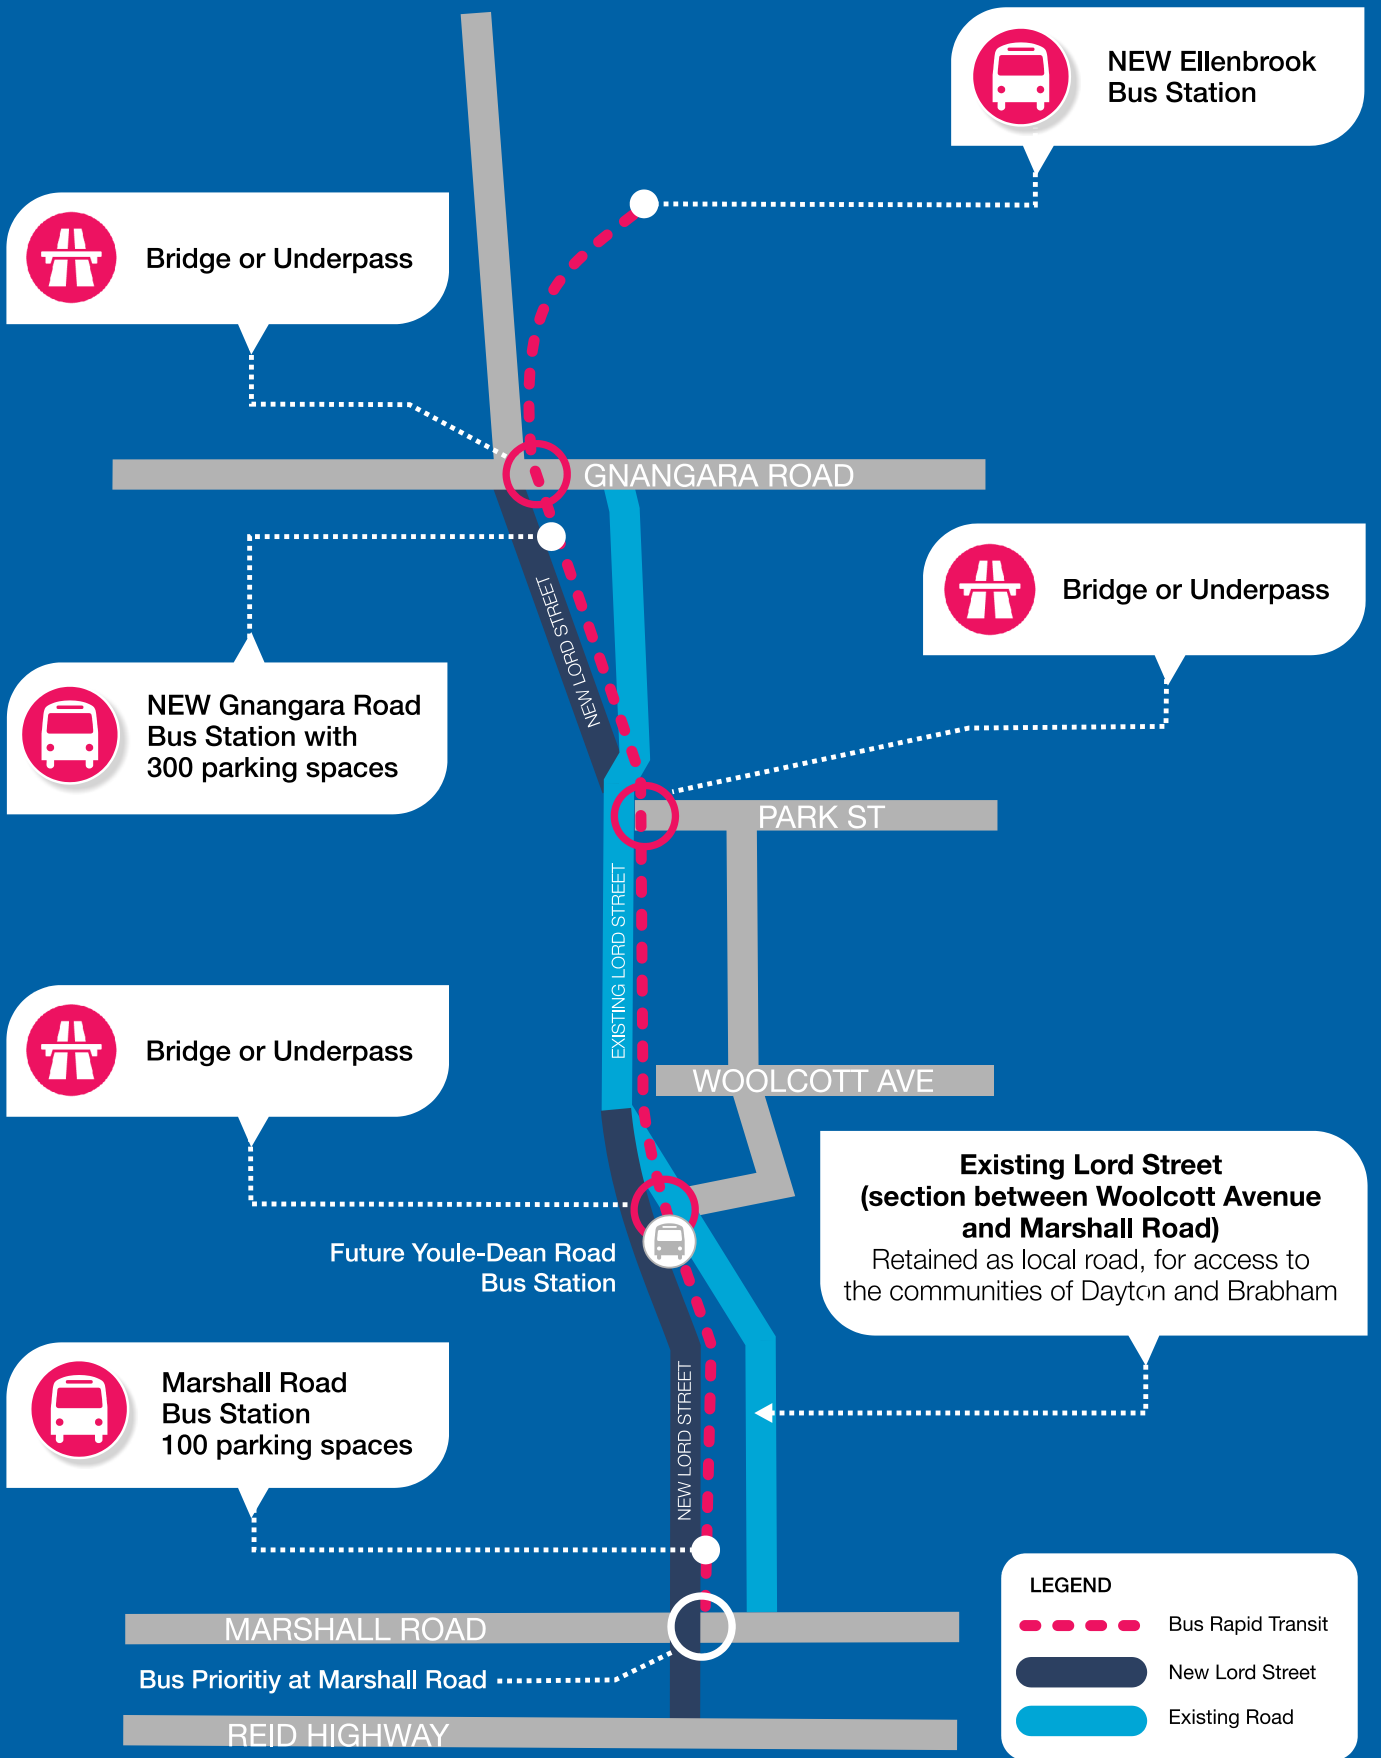

ELLENBROOK BUS RAPID TRANSIT
 Free-flowing bus route between Ellenbrook Town Centre and Marshall Road

Schematic illustration only. Subject to final design.