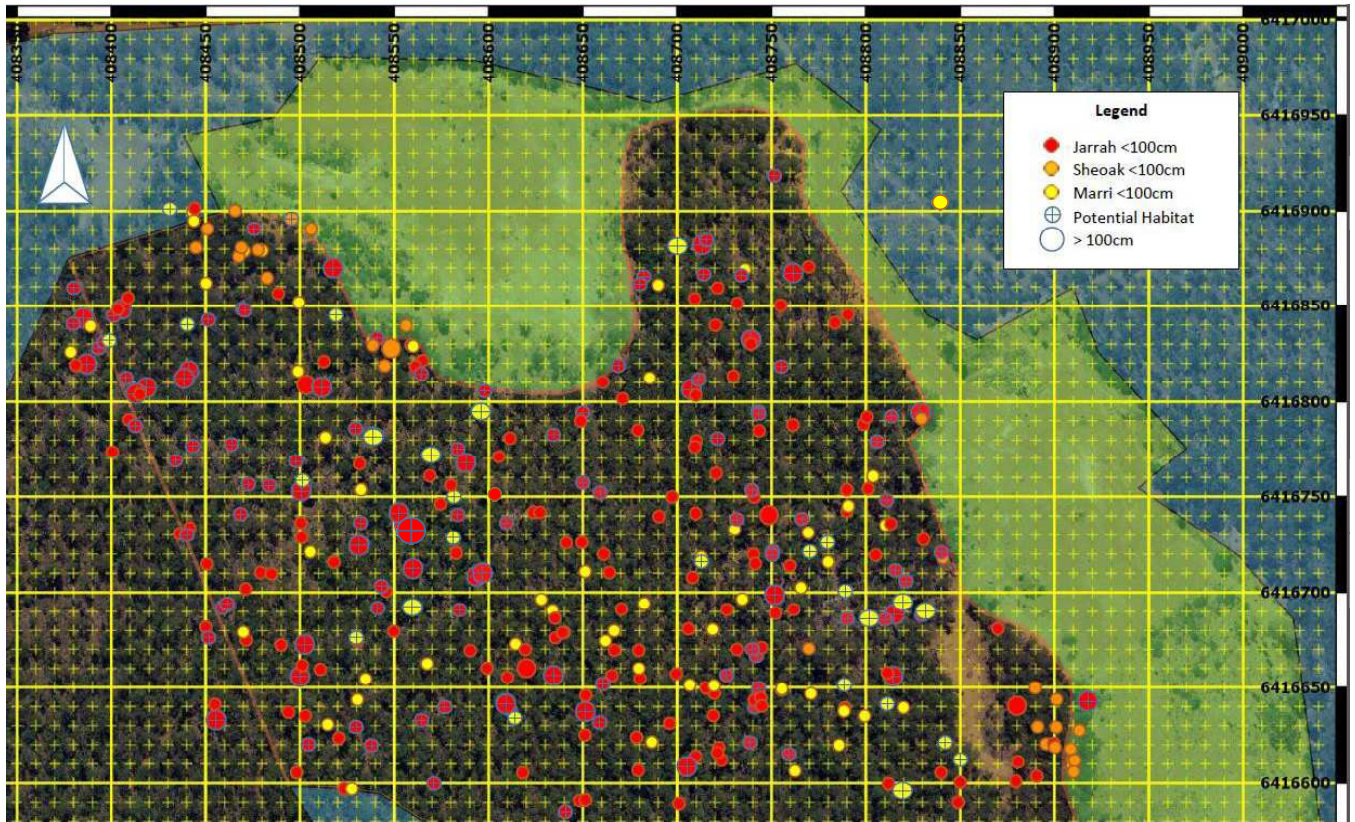

Shire Of Serpentine Jarrahdale
Scrivener Road, Serpentine Gravel Extraction.

Plotted Trees ≥ 50 cm.
GDA94 Zone50

Sample Area Species Over 50cm At DBH

No.	Tree Species	Habitat Potential	DBH	Comments	Eastings	Northings	Trunk Area Cm2
1	Jarrah <i>Eucalyptus marginata</i>		70		408665	6416656	3848.451001
2	Marri <i>Corymbia calophylla</i>		66		408663	6416674	3421.1944
3	Jarrah <i>Eucalyptus marginata</i>		79		408643	6416677	4901.669938
4	Jarrah <i>Eucalyptus marginata</i>	Present	129		408636	6416655	13069.81084
5	Jarrah <i>Eucalyptus marginata</i>		104		408618	6416660	8494.866535
6	Marri <i>Corymbia calophylla</i>		64		408614	6416671	3216.990877
7	Marri <i>Corymbia calophylla</i>		51		408629	6416697	2042.820623
8	Marri <i>Corymbia calophylla</i>		68		408634	6416690	3631.681108
9	Jarrah <i>Eucalyptus marginata</i>		68		408621	6416670	3631.681108
10	Marri <i>Corymbia calophylla</i>	Present	109		408559	6416995	9331.315579
11	Jarrah <i>Eucalyptus marginata</i>	Present	55		408566	6416629	2375.829444
12	Jarrah <i>Eucalyptus marginata</i>	Present	60		408585	6416691	2827.433388
13	Jarrah <i>Eucalyptus marginata</i>		67		408591	6416672	3525.652355
14	Jarrah <i>Eucalyptus marginata</i>	Present	145		408607	6416644	16512.99639
15	Jarrah <i>Eucalyptus marginata</i>	Present	80		408661	6416638	5026.548246
16	Marri <i>Corymbia calophylla</i>	Present	59		408613	6416634	2733.971007
17	Jarrah <i>Eucalyptus marginata</i>		54		408651	6416625	2290.221044
18	Jarrah <i>Eucalyptus marginata</i>	Present	67		408658	6416631	3525.652355
19	Jarrah <i>Eucalyptus marginata</i>		61		408648	6416593	2922.466566
20	Jarrah <i>Eucalyptus marginata</i>		73		408651	6416591	4185.386813
21	Jarrah <i>Eucalyptus marginata</i>	Present	73		408641	6416586	4185.386813
22	Jarrah <i>Eucalyptus marginata</i>		72		408618	6416605	4071.504079
23	Jarrah <i>Eucalyptus marginata</i>		50		408610	6416655	1963.495408
24	Jarrah <i>Eucalyptus marginata</i>		64		408599	6416659	3216.990877