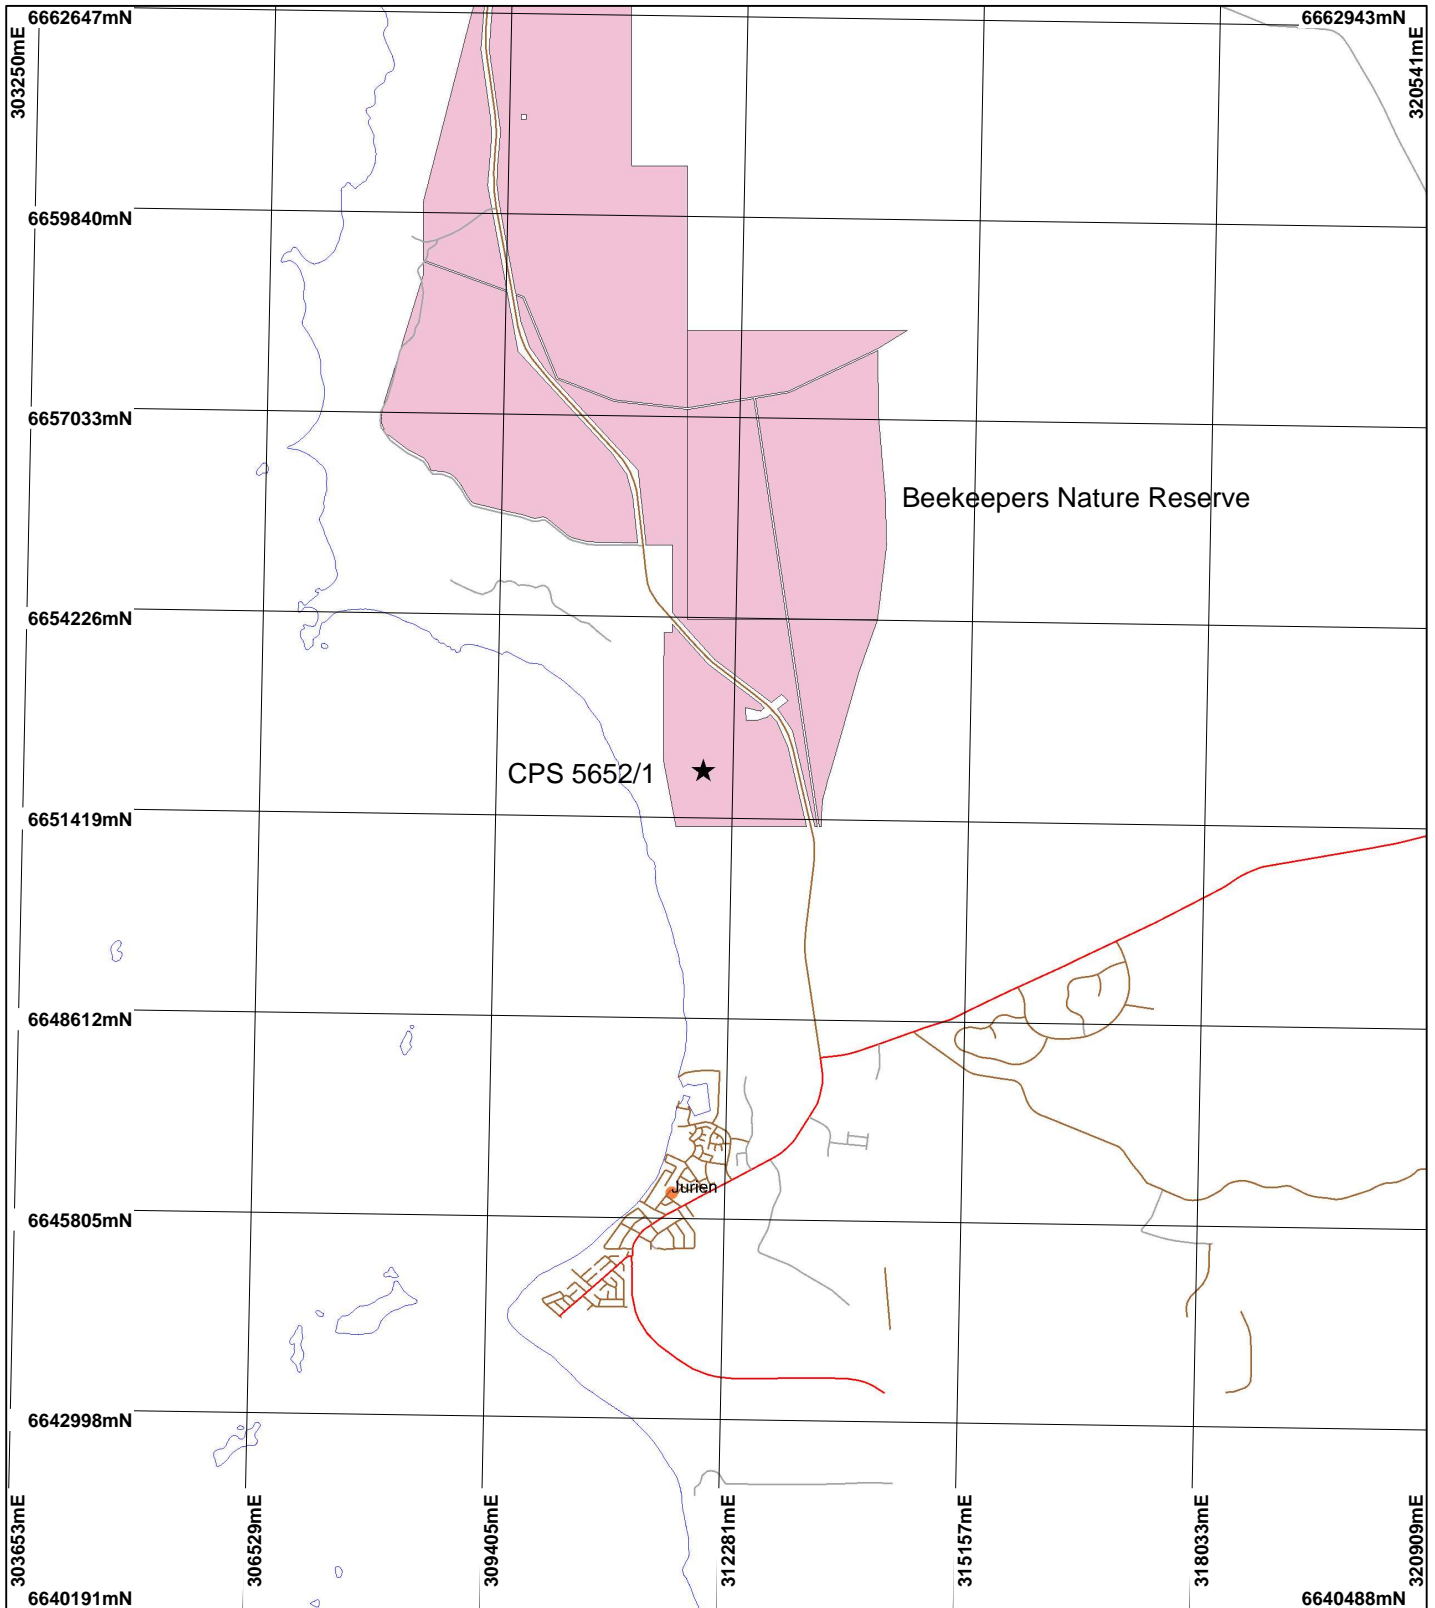

CPS 5652/1 - Location

LEGEND

Towns

- A
- B
- C

DEC Tenure

WA Coastline
Road Centrelines_1

- FW
- HY
- LRO
- LRS (cont)

MR

Scale 1:100000

(Approximate when reproduced at A4)

Geocentric Datum Australia 1994

Note: the data in this map have not been projected. This may result in geometric distortion or measurement inaccuracies.