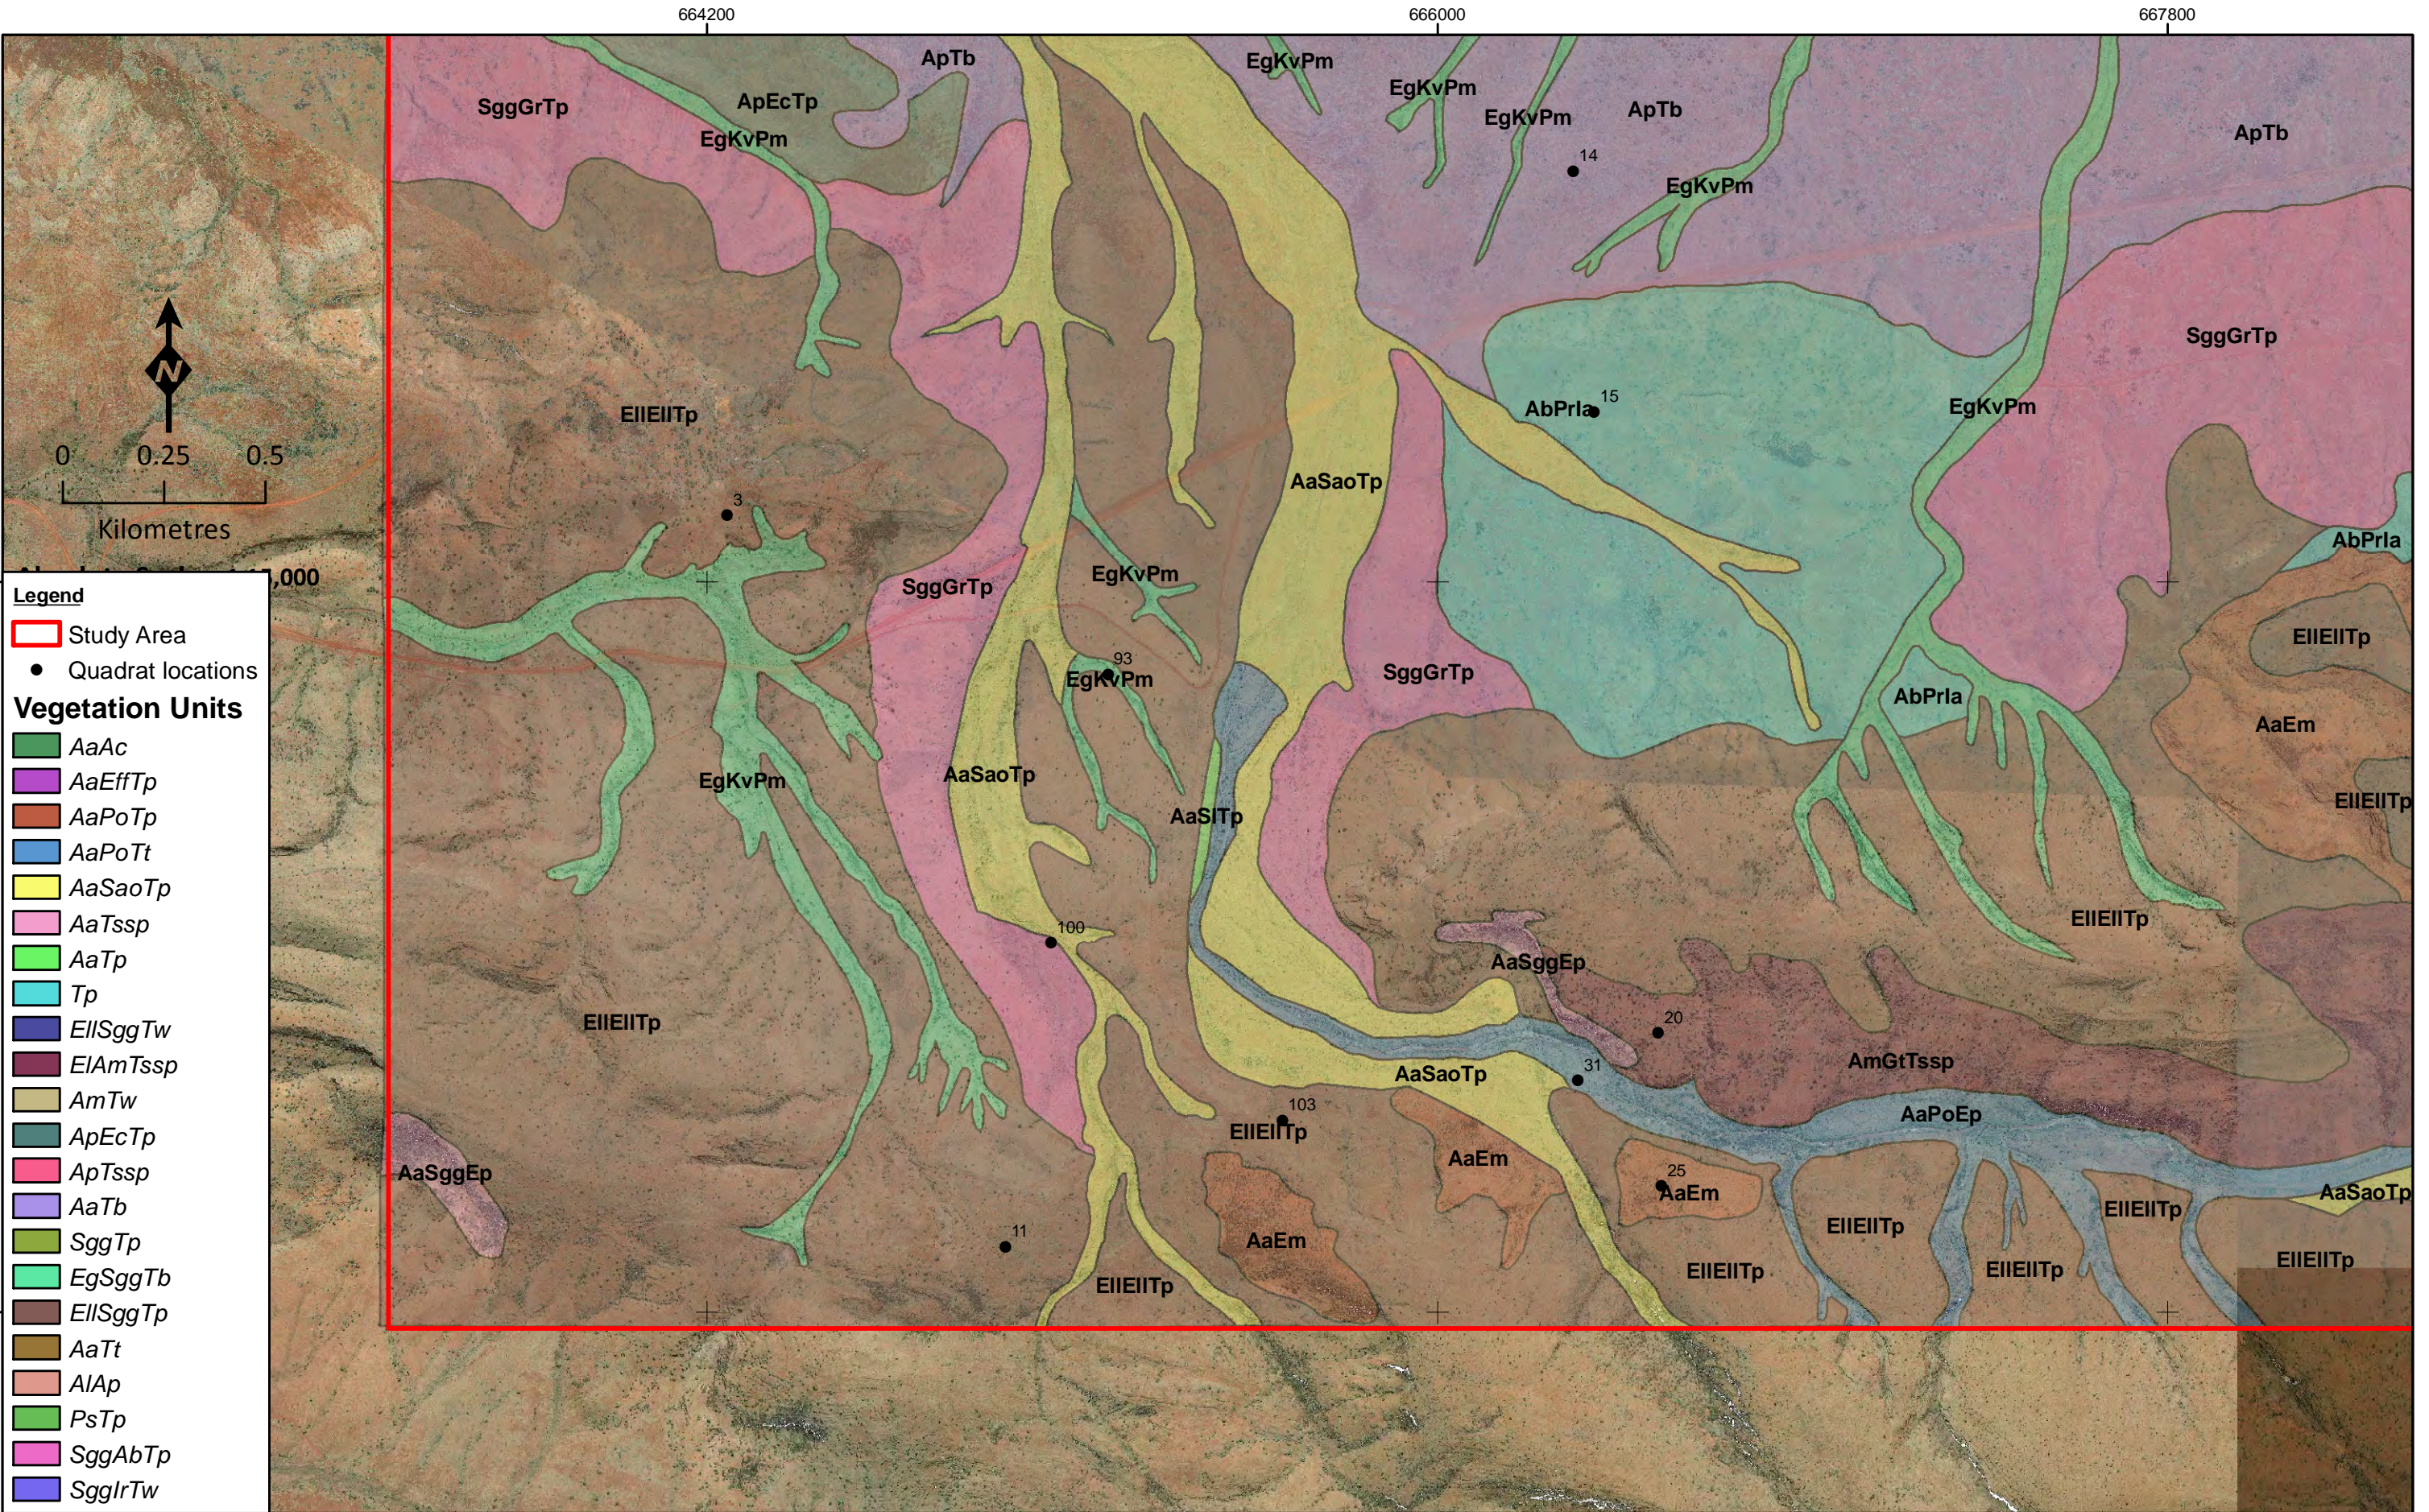

0 0.25 0.5
 Kilometres
 Absolute Scale 1:15,000

Vegetation Units within the West Angelas Study Area

Map C5

Figure: 5.14
Project ID: 1457

Drawn: CP
Date: 23/11/2012

Coordinate System
Name: GDA 1994 MGA Zone 50
Projection: Transverse Mercator
Datum: GDA 1994

Unique Map ID: CP153

691200

693000

694800

7437600

7435800

Vegetation Units within the West Angelas Study Area
Map D1

Figure: 5.16
 Project ID: 1457

Drawn: CP
 Date: 23/11/2012

Coordinate System
 Name: GDA 1994 MGA Zone 50
 Projection: Transverse Mercator
 Datum: GDA 1994

Unique Map ID: CP153